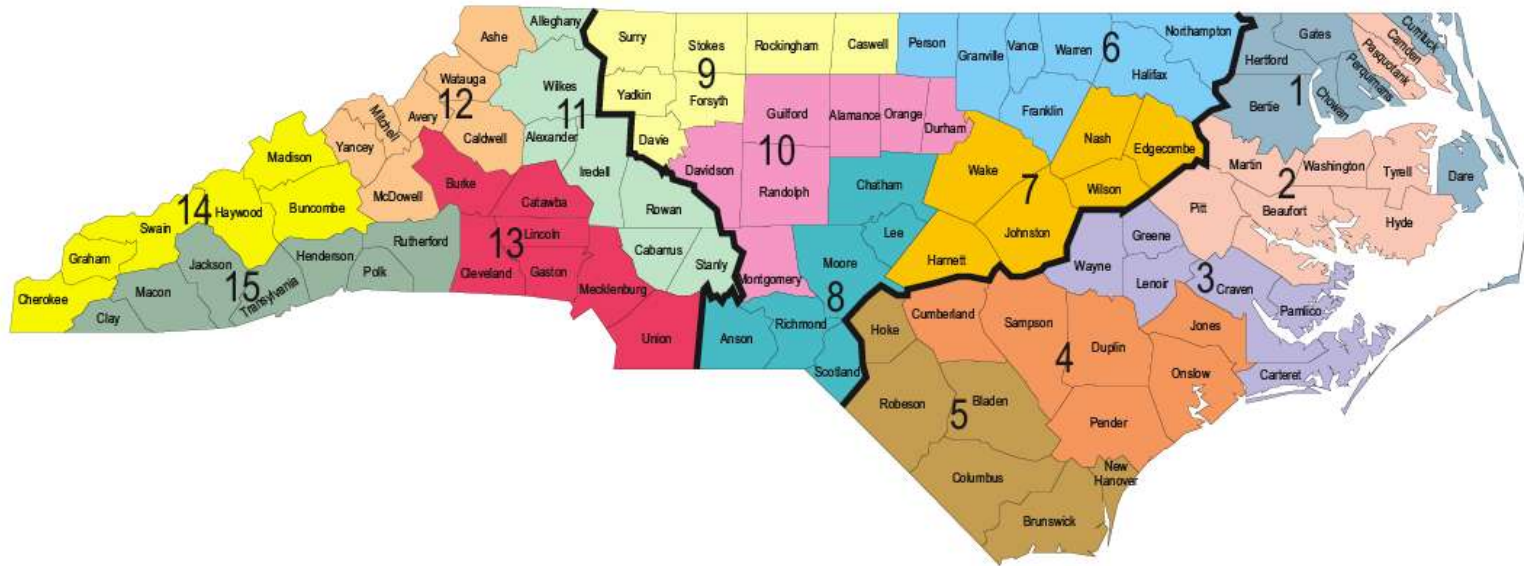

North Carolina Navy-Marine Corps MARS Area Map

Western Branch		Central Branch		Eastern Branch	
Manager	Coordinator	Manager	Coordinator	Manager	Coordinator
Area 11		Area 6		Area 1	
Area 12		Area 7		Area 2	
Area 13		Area 8		Area 3	
Area 14		Area 9		Area 4	
Area 15		Area 10		Area 5	